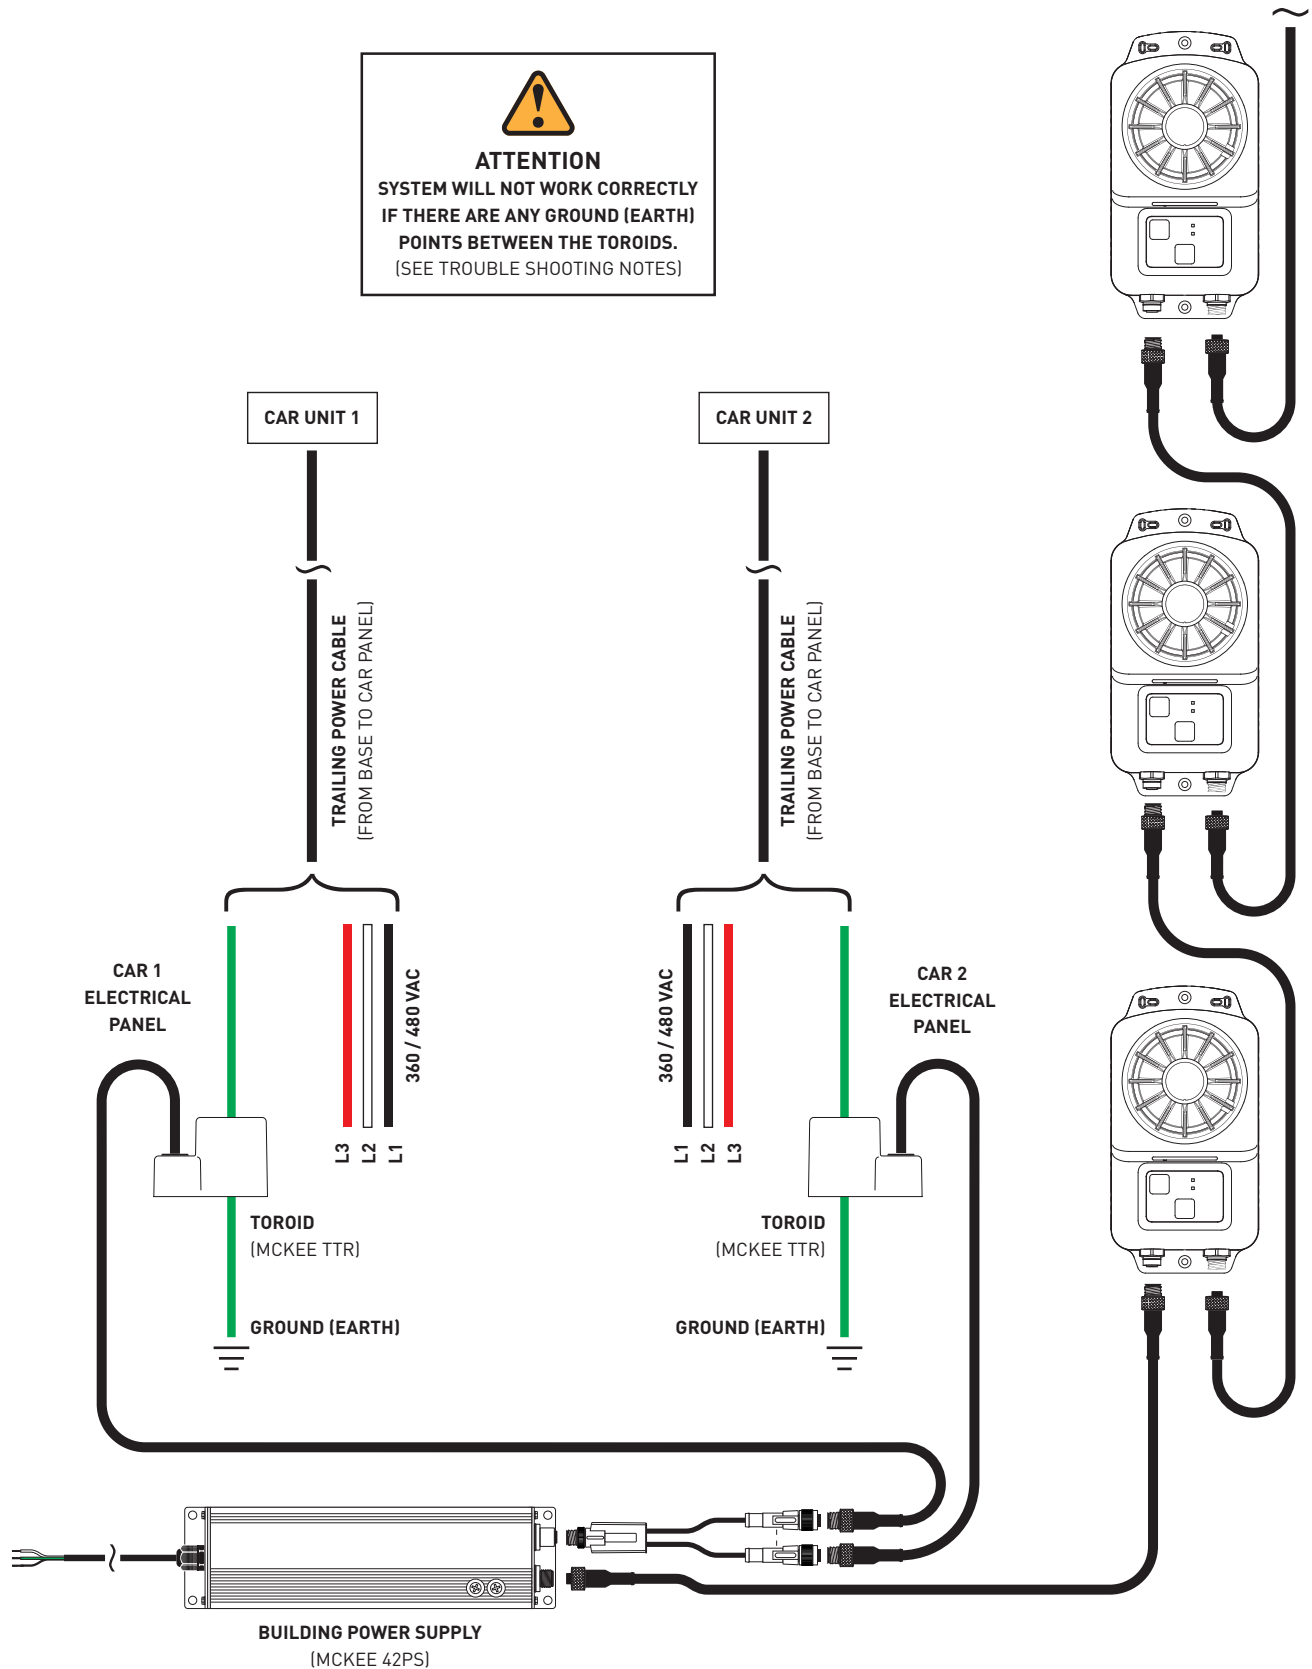

ATTENTION
 SYSTEM WILL NOT WORK CORRECTLY
 IF THERE ARE ANY GROUND (EARTH)
 POINTS BETWEEN THE TOROIDS.
 (SEE TROUBLE SHOOTING NOTES)

WARNING: VERIFY POWER IS OFF BEFORE ATTEMPTING TO INSTALL SYSTEM

*Drawings are not to scale.